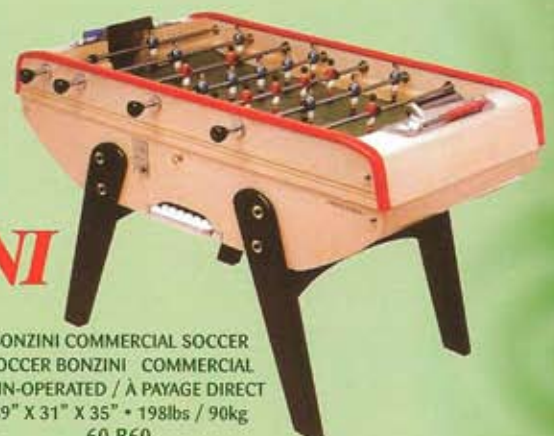

GAMES & FURNITURE

SLAPSHOT DOME HOCKEY
«SLAPSHOT» HOCKEY AVEC DÔME
41" X 36" X 52 1/2"
60-29700

FACE OFF POWER HOCKEY
«FACE OFF POWER HOCKEY»
60-29500 7'
60-29600 8'

BONZINI COMMERCIAL SOCCER
SOCCER BONZINI COMMERCIAL
NOT COIN OPERATED / SANS MONNAYEUR
59" X 31" X 35" • 176lbs / 80kg
60-B90
MADE IN FRANCE / FAIT EN FRANCE

Babyfoot
BONZINI

BONZINI COMMERCIAL SOCCER
SOCCER BONZINI COMMERCIAL
COIN-OPERATED / À PAYAGE DIRECT
59" X 31" X 35" • 198lbs / 90kg
60-B60
MADE IN FRANCE / FAIT EN FRANCE

 **Garlando**

GARLANDO COMMERCIAL SOCCER
DELUXE BLUE, WHITE AND RED
COIN-OPERATED / À PAYAGE DIRECT
SOCCER COMMERCIAL GARLANDO
DE LUXE BLEU, BLANC ET ROUGE
61 1/2" X 30" X 35 1/2" • 215lbs / 98kg
60-210
MADE IN ITALY / FAIT EN ITALIE

 **MONDIAL**
MONDIAL® PRO COMMERCIAL SOCCER
NOT COIN OPERATED
SOCCER MONDIAL® COMMERCIAL
SANS MONNAYEUR
57 1/4" X 29 1/2" X 33" • 157lbs / 71kg
60-200
MADE IN CANADA / FAIT AU CANADA

MONDIAL

GAMES & FURNITURE